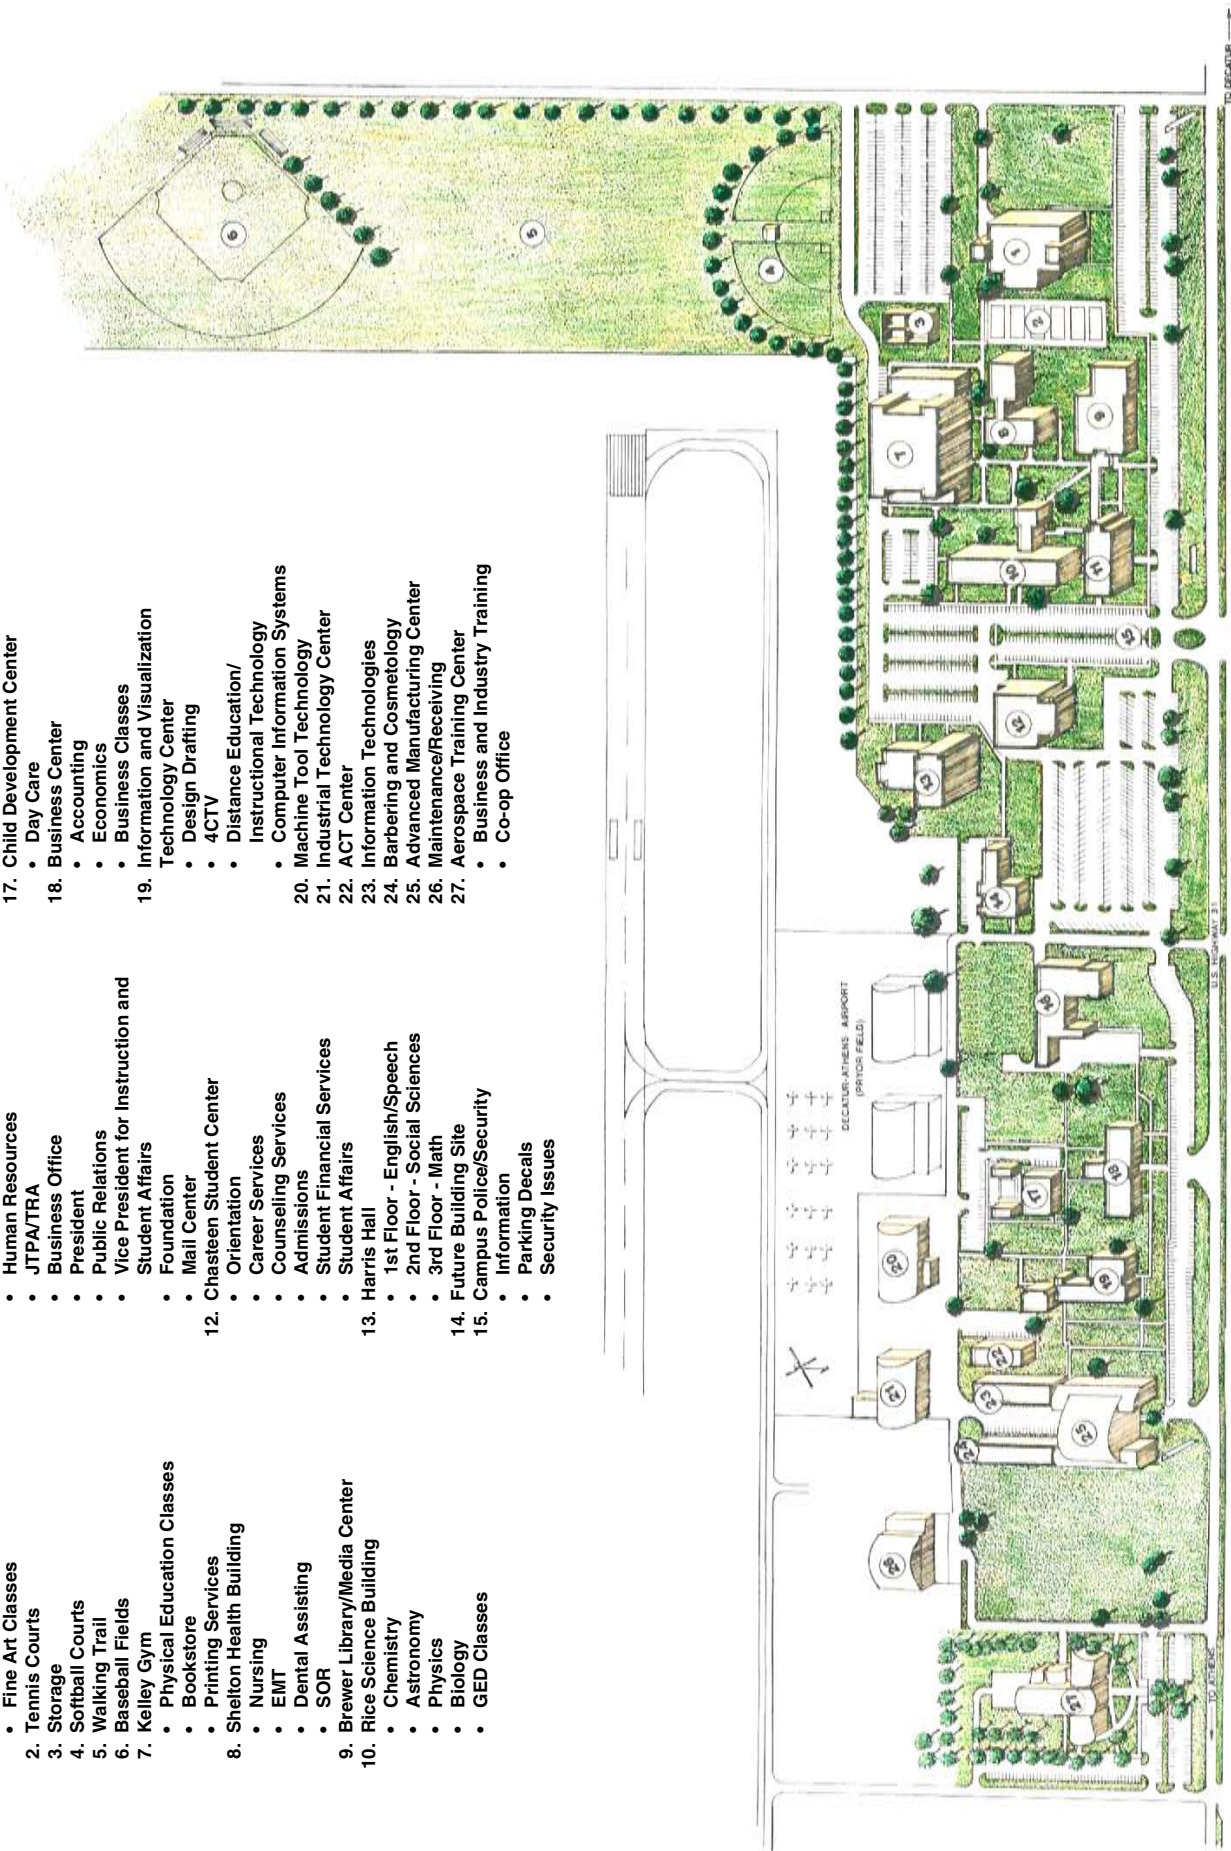

**DECATUR CAMPUS MAP**

- 1. Fine Arts Building
  - Fine Art Classes
- 2. Tennis Courts
- 3. Storage
- 4. Softball Courts
- 5. Walking Trail
- 6. Baseball Fields
- 7. Kelley Gym
  - Physical Education Classes
  - Bookstore
  - Printing Services
- 8. Shelton Health Building
  - Nursing
  - EMT
  - Dental Assisting
  - SOR
- 9. Brewer Library/Media Center
- 10. Rice Science Building
  - Chemistry
  - Astronomy
  - Physics
  - Biology
  - GED Classes
- 11. Wallace Administration Building
  - Human Resources
  - JTPA/TRA
  - Business Office
  - President
  - Public Relations
  - Vice President for Instruction and Student Affairs
  - Foundation
  - Mail Center
- 12. Chasteen Student Center
  - Orientation
  - Career Services
  - Counseling Services
  - Admissions
  - Student Financial Services
  - Student Affairs
- 13. Harris Hall
  - 1st Floor - English/Speech
  - 2nd Floor - Social Sciences
  - 3rd Floor - Math
- 14. Future Building Site
- 15. Campus Police/Security
  - Information
  - Parking Decals
  - Security Issues
- 16. Tennessee Valley Rehabilitation Center
- 17. Child Development Center
  - Day Care
- 18. Business Center
  - Accounting
  - Economics
  - Business Classes
- 19. Information and Visualization Technology Center
  - Design Drafting
  - 4CTV
  - Distance Education/ Instructional Technology
  - Computer Information Systems
- 20. Machine Tool Technology
- 21. Industrial Technology Center
- 22. ACT Center
- 23. Information Technologies
- 24. Barbering and Cosmetology
- 25. Advanced Manufacturing Center
- 26. Maintenance/Receiving
- 27. Aerospace Training Center
  - Business and Industry Training
  - Co-op Office

HUNTSVILLE/RESEARCH PARK CAMPUS AND REDSTONE ARSENAL SITE MAPS