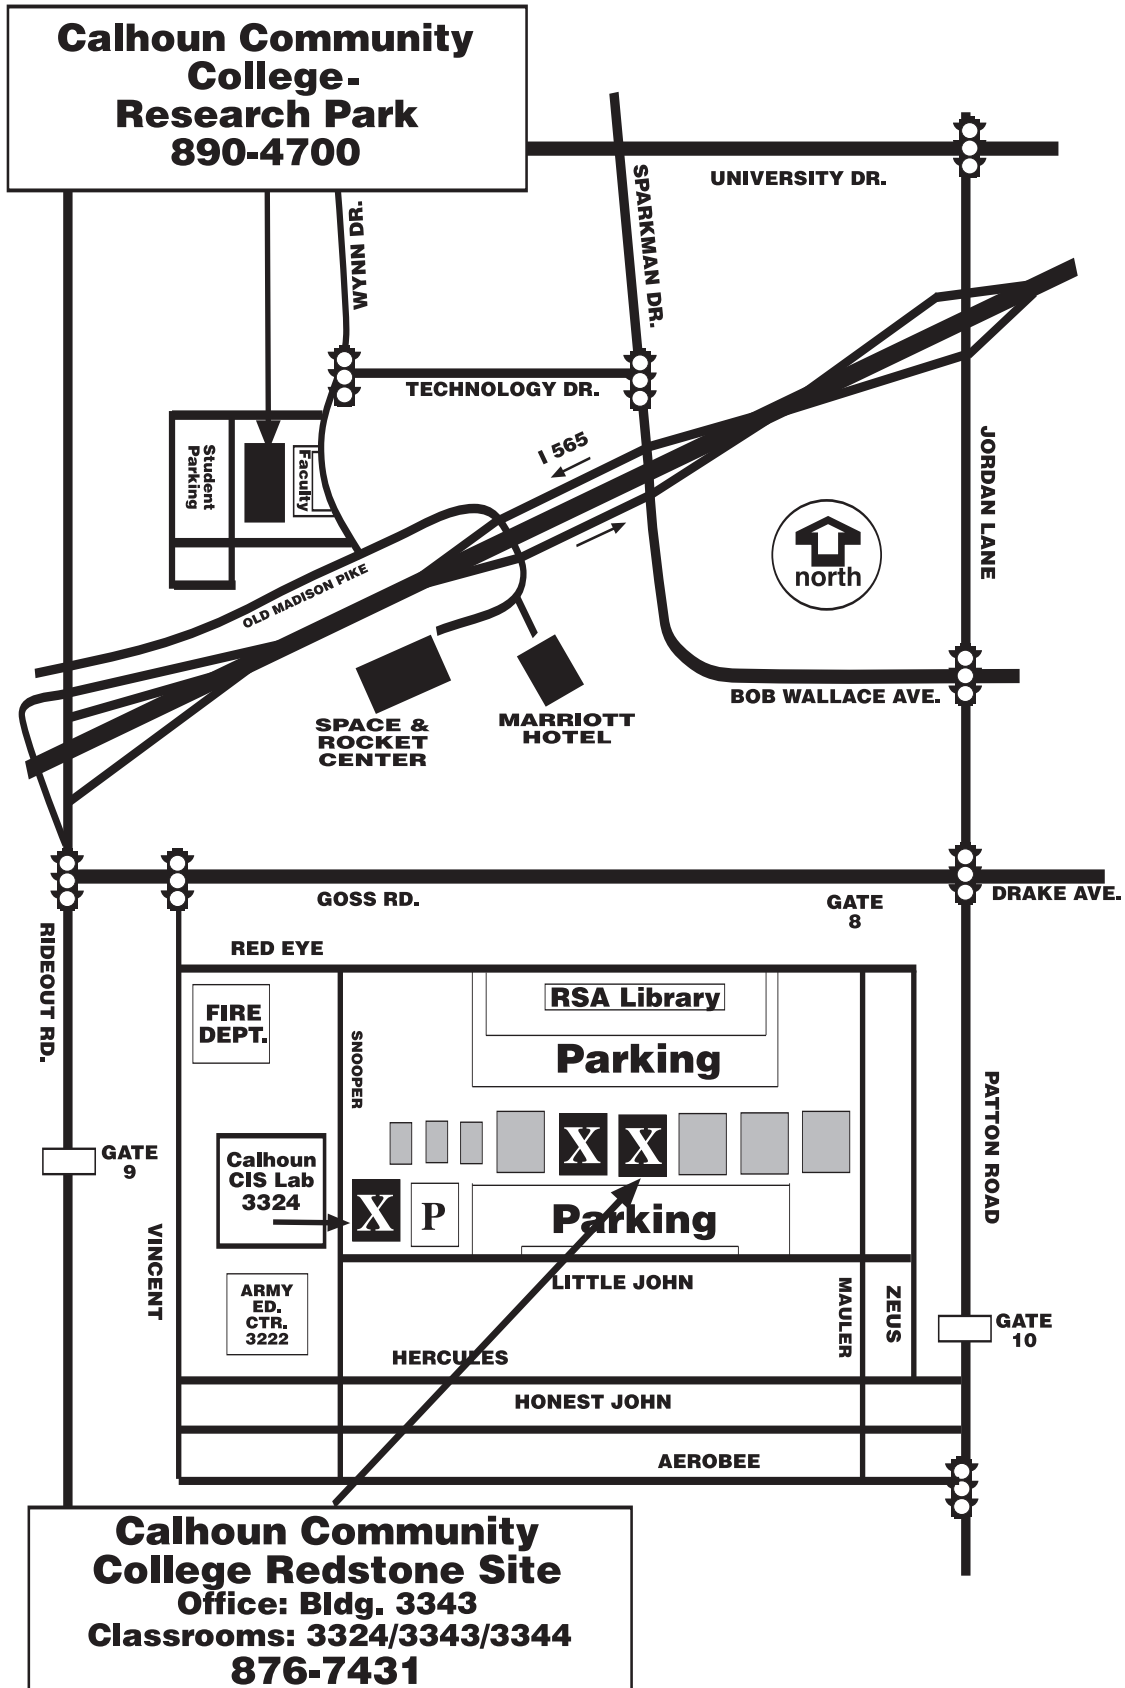

**DECATUR CAMPUS MAP**

- 1. Fine Arts Building
  - Fine Art Classes
- 2. Tennis Courts
- 3. Storage
- 4. Softball Courts
- 5. Walking Trail
- 6. Baseball Fields
- 7. Kelley Gym
  - Physical Education Classes
  - Bookstore
  - Printing Services
- 8. Shelton Health Building
  - Nursing
  - EMT
  - Dental Assisting
  - SOR
- 9. Brewer Library/Media Center
- 10. Rice Science Building
  - Chemistry
  - Astronomy
  - Physics
  - Biology
  - GED Classes
- 11. Wallace Administration Building
  - Human Resources
  - JTPA/TRA
  - Business Office
  - President
  - Public Relations
  - Vice President for Instruction and Student Affairs
  - Foundation
  - Mail Center
- 12. Chasteen Student Center
  - Orientation
  - Career Services
  - Counseling Services
  - Admissions
  - Student Financial Services
  - Student Affairs
- 13. Harris Hall
  - 1st Floor - English/Speech
  - 2nd Floor - Social Sciences
  - 3rd Floor - Math
- 14. Future Building Site
- 15. Campus Police/Security
  - Information
  - Parking Decals
  - Security Issues
- 16. Tennessee Valley Rehabilitation Center
- 17. Child Development Center
  - Day Care
- 18. Business Center
  - Accounting
  - Economics
  - Business Classes
- 19. Information and Visualization Technology Center
  - Design Drafting
  - 4CTV
  - Distance Education/ Instructional Technology
  - Computer Information Systems
- 20. Machine Tool Technology
- 21. Industrial Technology Center
- 22. ACT Center
- 23. Information Technologies
- 24. Barbering and Cosmetology
- 25. Advanced Manufacturing Center
- 26. Maintenance/Receiving
- 27. Aerospace Training Center
  - Business and Industry Training
  - Co-op Office

HUNTSVILLE/RESEARCH PARK CAMPUS AND REDSTONE ARSENAL SITE MAPS