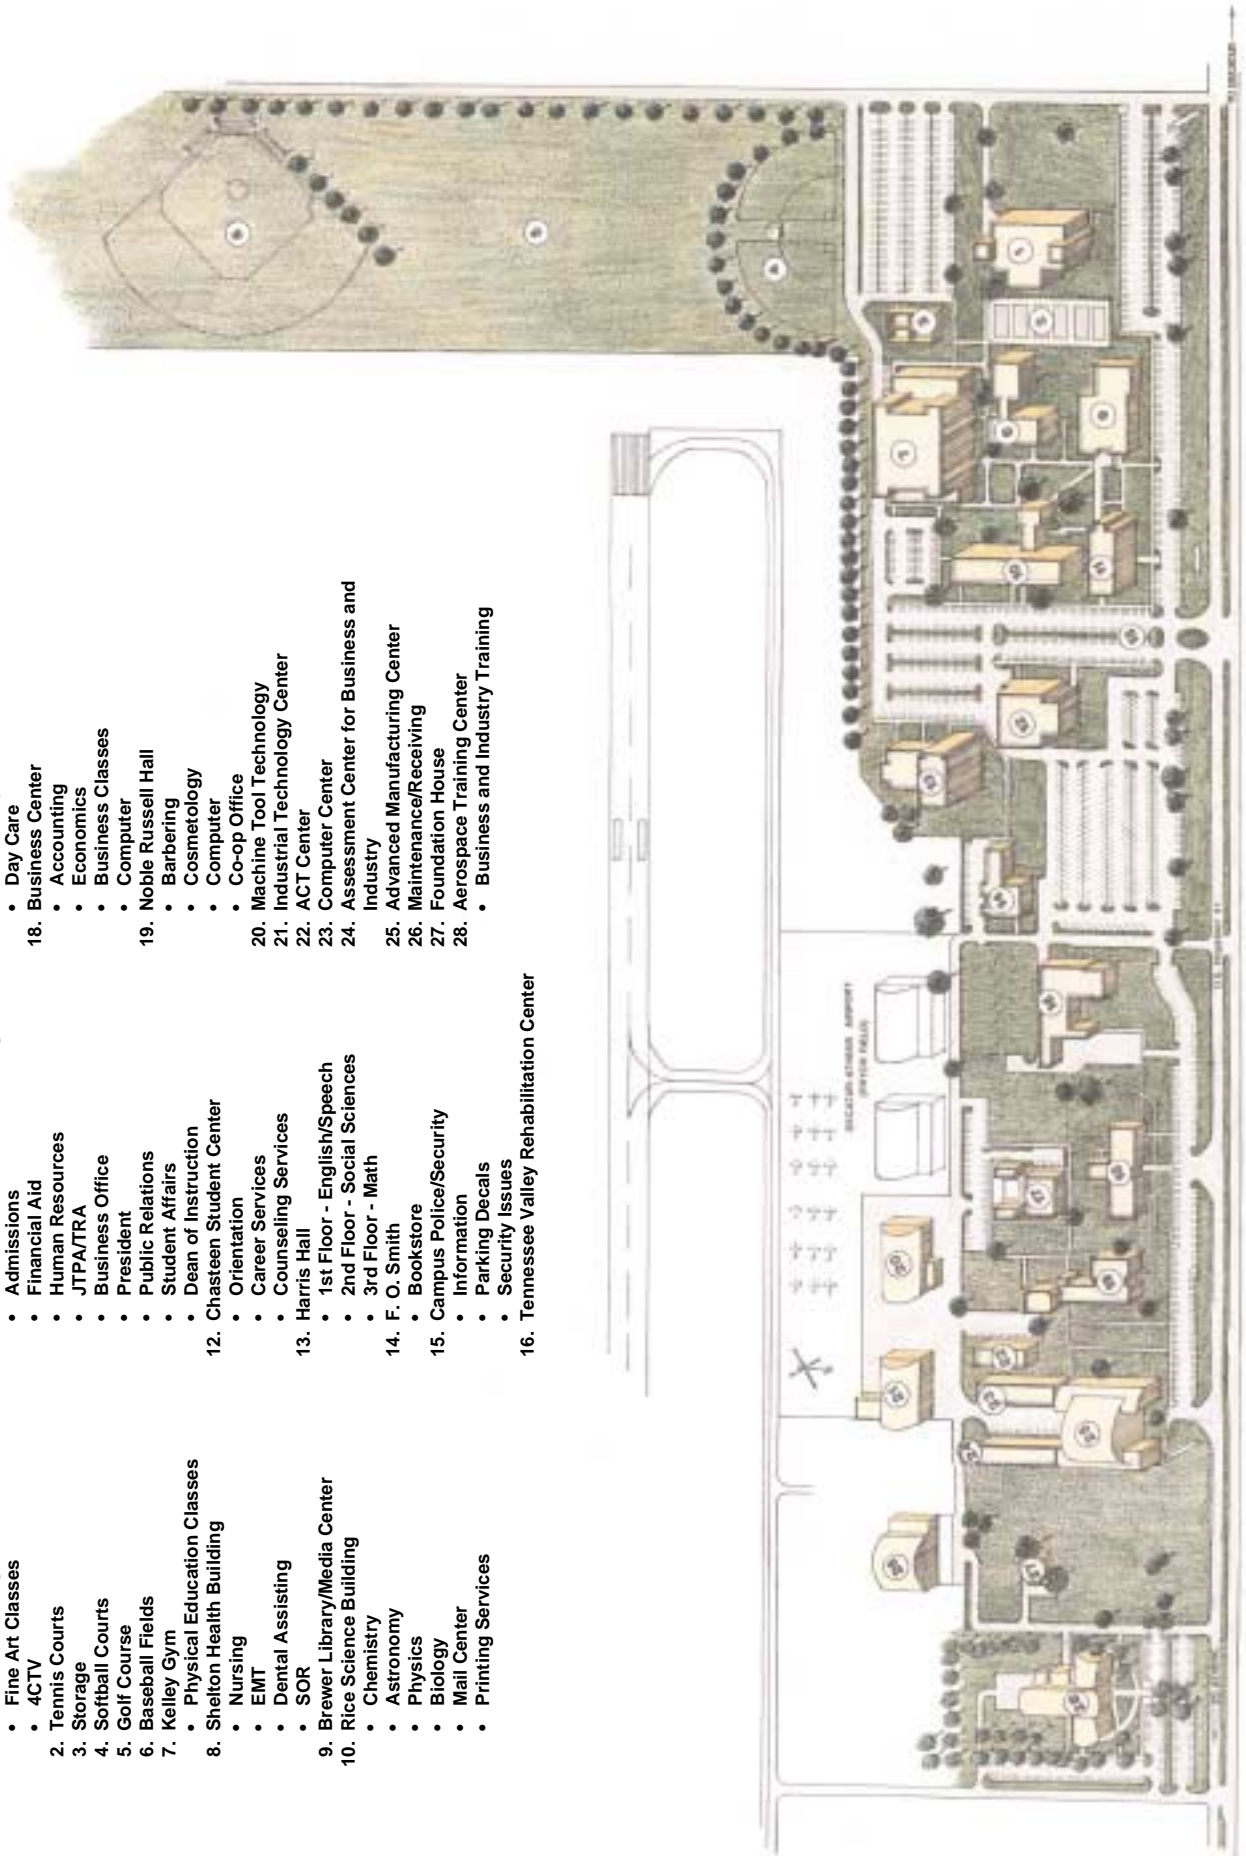

DECATUR CAMPUS MAP

- 1. Fine Arts Building
 - Fine Art Classes
 - 4CTV
- 2. Tennis Courts
- 3. Storage
- 4. Softball Courts
- 5. Golf Course
- 6. Baseball Fields
- 7. Kelley Gym
 - Physical Education Classes
- 8. Shelton Health Building
 - Nursing
 - EMT
 - Dental Assisting
 - SOR
- 9. Brewer Library/Media Center
- 10. Rice Science Building
 - Chemistry
 - Astronomy
 - Physics
 - Biology
 - Mail Center
 - Printing Services
- 11. Wallace Administration Building
 - Admissions
 - Financial Aid
 - Human Resources
 - JTPA/TRA
 - Business Office
 - President
 - Public Relations
 - Student Affairs
 - Dean of Instruction
- 12. Chasteen Student Center
 - Orientation
 - Career Services
 - Counseling Services
- 13. Harris Hall
 - 1st Floor - English/Speech
 - 2nd Floor - Social Sciences
 - 3rd Floor - Math
- 14. F. O. Smith
 - Bookstore
- 15. Campus Police/Security
 - Information
 - Parking Decals
 - Security Issues
- 16. Tennessee Valley Rehabilitation Center
- 17. Child Development Center
 - Day Care
- 18. Business Center
 - Accounting
 - Economics
 - Business Classes
 - Computer
- 19. Noble Russell Hall
 - Barbering
 - Cosmetology
 - Computer
 - Co-op Office
- 20. Machine Tool Technology
- 21. Industrial Technology Center
- 22. ACT Center
- 23. Computer Center
- 24. Assessment Center for Business and Industry
- 25. Advanced Manufacturing Center
- 26. Maintenance/Receiving
- 27. Foundation House
 - Business and Industry Training
- 28. Aerospace Training Center

HUNTSVILLE/RESEARCH PARK MAP