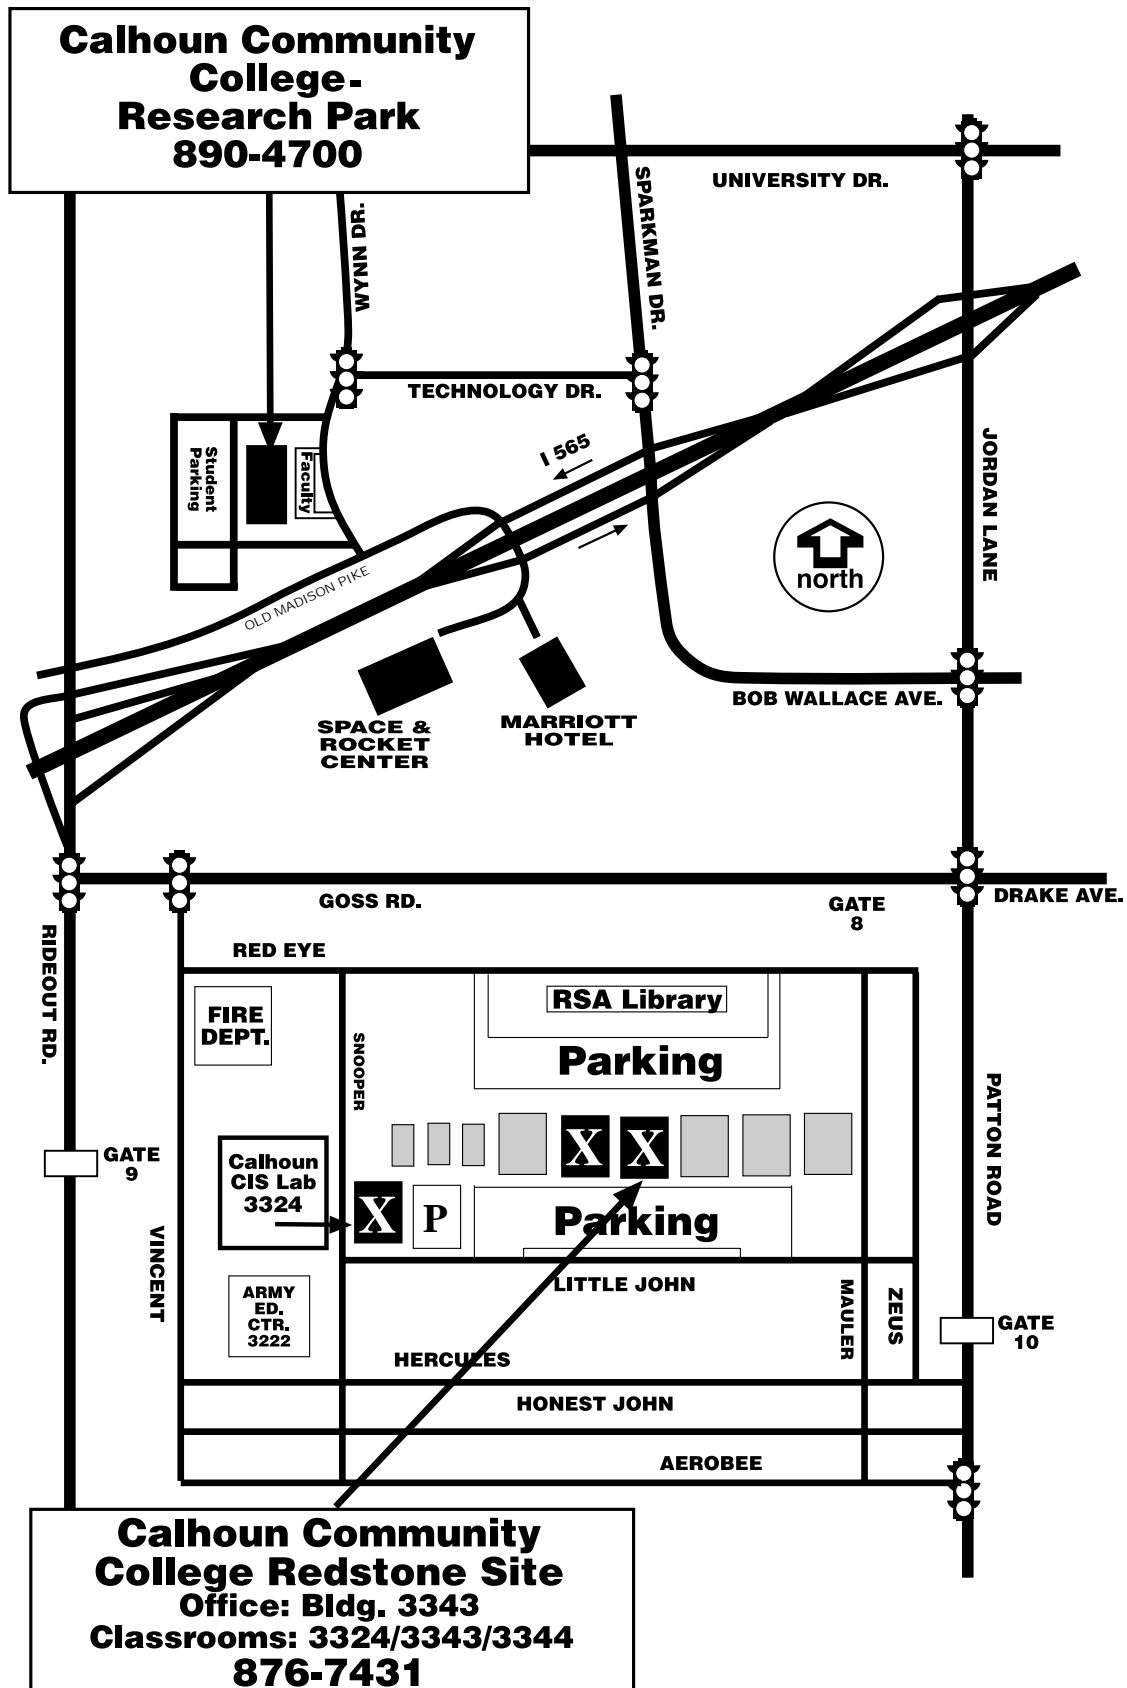

DECATUR CAMPUS MAP

- 1. Fine Arts Building
 - Fine Art Classes
 - 4CTV
- 2. Tennis Courts
- 3. Storage
- 4. Softball Courts
- 5. Golf Course
- 6. Baseball Fields
- 7. Kelley Gym
 - Physical Education Classes
- 8. Shelton Health Building
 - Nursing
 - EMT
 - Dental Assisting
 - SOR
- 9. Brewer Library/Media Center
- 10. Rice Science Building
 - Chemistry
 - Astronomy
 - Physics
 - Biology
 - Mail Center
 - Printing Services
- 11. Wallace Administration Building
 - Admissions
 - Financial Aid
 - Human Resources
 - JTPA/TRA
 - Business Office
 - President
 - Public Relations
 - Student Affairs
 - Dean of Instruction
- 12. Chasteen Student Center
 - Orientation
 - Career Services
 - Counseling Services
- 13. Harris Hall
 - 1st Floor - English/Speech
 - 2nd Floor - Social Sciences
 - 3rd Floor - Math
- 14. F. O. Smith
 - Bookstore
- 15. Campus Police/Security
 - Information
 - Parking Decals
 - Security Issues
- 16. Tennessee Valley Rehabilitation Center
- 17. Child Development Center
 - Day Care
- 18. Business Center
 - Accounting
 - Economics
 - Business Classes
 - Computer
- 19. Noble Russell Hall
 - Barbering
 - Cosmetology
 - Computer
 - Co-op Office
- 20. Machine Tool Technology
- 21. Industrial Technology Center
- 22. ACT Center
- 23. Computer Center
- 24. Assessment Center for Business and Industry
- 25. Advanced Manufacturing Center
- 26. Maintenance/Receiving
- 27. Foundation House
 - Business and Industry Training
- 28. Aerospace Training Center

HUNTSVILLE/RESEARCH PARK MAP