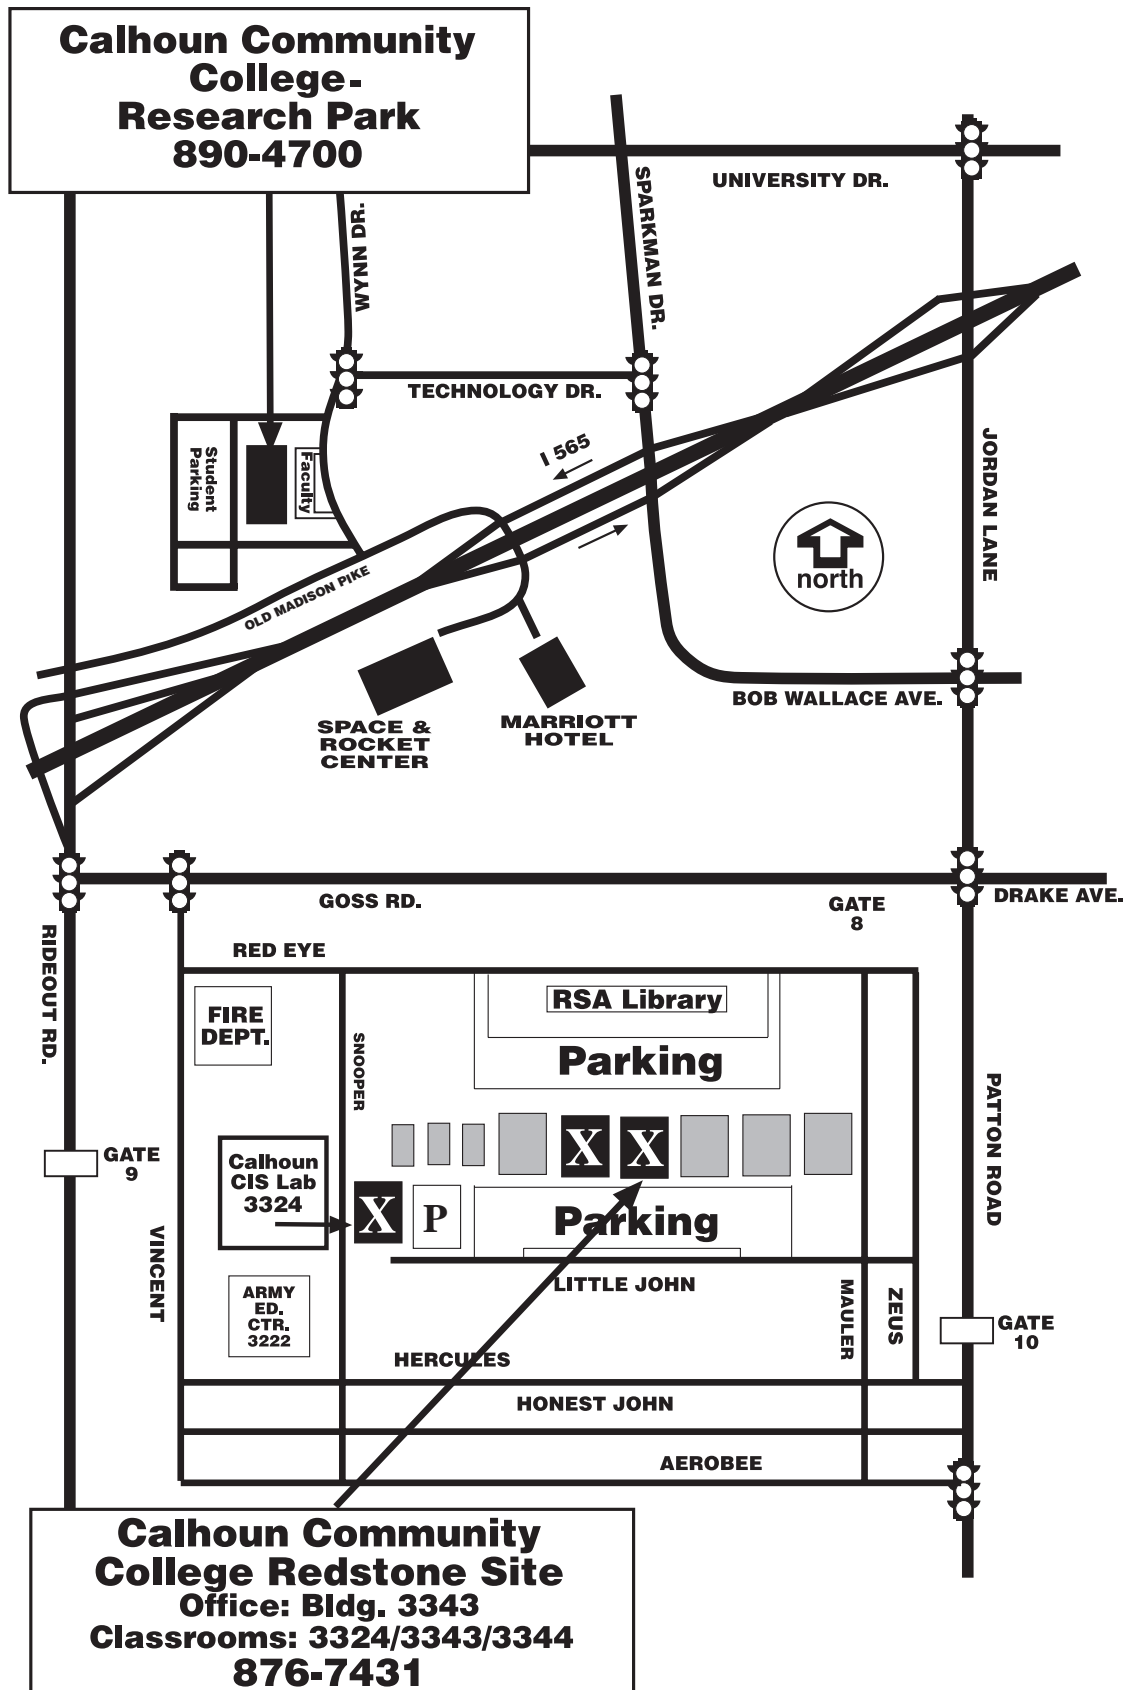

DECATUR CAMPUS MAP

Decatur Campus Map

1. Fine Arts Building
 - Fine Art Classes
 - Business and Industry Training
2. Tennis Courts
3. Storage
4. Softball Courts
5. Golf Course
6. Baseball Fields
7. Kelley Gym
 - Physical Education Classes
8. Shelton Health Building
 - Nursing
 - EMT
 - Dental Assisting
 - SOR
9. Brewer Library/Media Center
10. Rice Science Building
 - Chemistry
 - Astronomy
 - Physics
 - Biology
 - Mail Center
 - Printing Services
11. Wallace Administration Building
 - Admissions
 - Financial Aid
 - Human Resources
 - JTPA/TRA
 - Business Office
 - President
 - Public Relations
12. Chasteen Student Center
 - Orientation
 - Career Services
 - Counseling Services
13. Harris Hall
 - 1st Floor - English/Speech
 - 2nd Floor - Social Sciences
 - 3rd Floor - Math
14. F. O. Smith
 - Bookstore
15. Campus Police/Security
 - Information
 - Parking Decals
 - Security Issues
16. Tennessee Valley Rehabilitation Center
17. Child Development Center
 - Day Care
18. Business Center
 - Accounting
 - Economics
 - Business Classes
 - Computer
19. Noble Russell Hall
 - Barbering
 - Cosmetology
 - Computer
 - Co-op Office
20. Machine Tool Technology
21. Industrial Technology Center
22. ACT Center
23. Advanced Manufacturing Process Lab
24. Advanced Manufacturing Process Lab
25. Advanced Manufacturing Process Lab
26. Assessment Center for Business and Industry
27. Maintenance/Receiving
28. Foundation House
29. Aerospace Training Center

HUNTSVILLE/RESEARCH PARK MAP