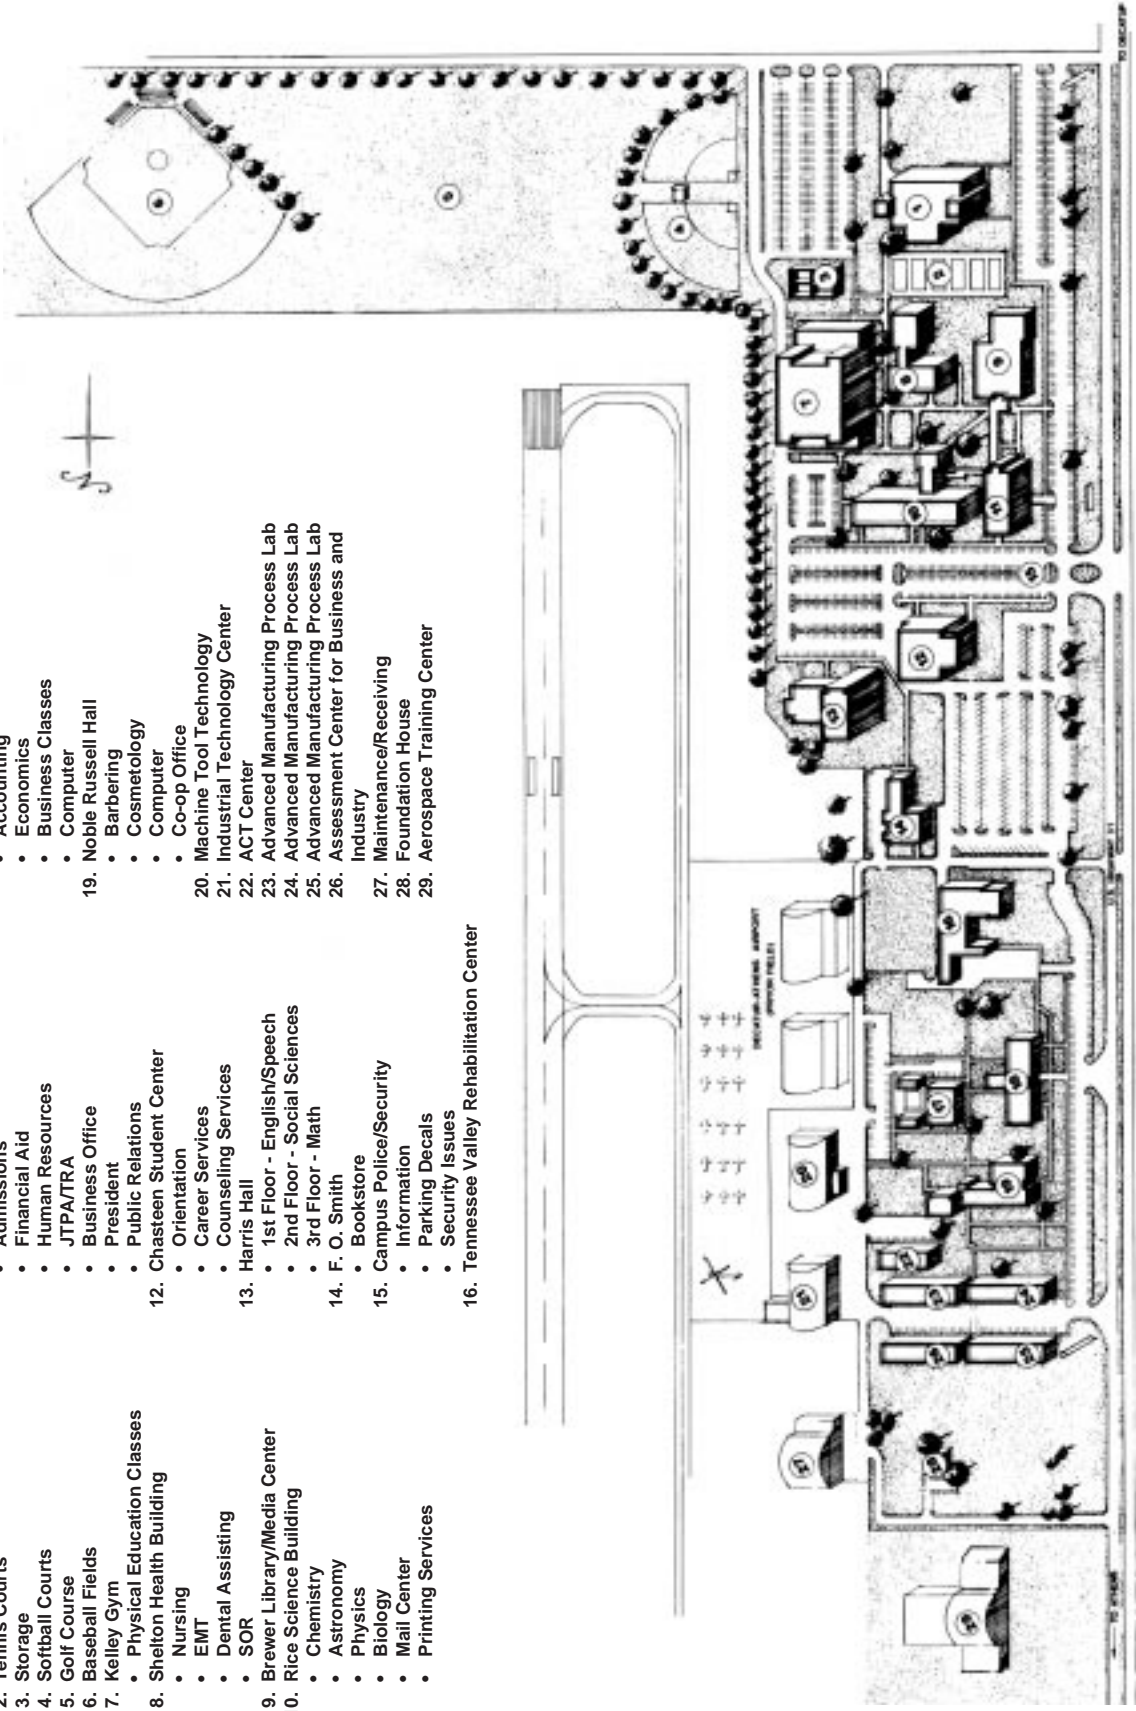

DECATUR CAMPUS MAP

Decatur Campus Map

1. Fine Arts Building
 - Fine Art Classes
 - Business and Industry Training
2. Tennis Courts
3. Storage
4. Softball Courts
5. Golf Course
6. Baseball Fields
7. Kelley Gym
 - Physical Education Classes
8. Shelton Health Building
 - Nursing
 - EMT
 - Dental Assisting
 - SOR
9. Brewer Library/Media Center
10. Rice Science Building
 - Chemistry
 - Astronomy
 - Physics
 - Biology
 - Mail Center
 - Printing Services
11. Wallace Administration Building
 - Admissions
 - Financial Aid
 - Human Resources
 - JTPA/TRA
 - Business Office
 - President
 - Public Relations
12. Chasteen Student Center
 - Orientation
 - Career Services
 - Counseling Services
13. Harris Hall
 - 1st Floor - English/Speech
 - 2nd Floor - Social Sciences
 - 3rd Floor - Math
14. F. O. Smith
 - Bookstore
15. Campus Police/Security
 - Information
 - Parking Decals
 - Security Issues
16. Tennessee Valley Rehabilitation Center
17. Child Development Center
 - Day Care
18. Business Center
 - Accounting
 - Economics
 - Business Classes
 - Computer
19. Noble Russell Hall
 - Barbering
 - Cosmetology
 - Computer
 - Co-op Office
20. Machine Tool Technology
21. Industrial Technology Center
22. ACT Center
23. Advanced Manufacturing Process Lab
24. Advanced Manufacturing Process Lab
25. Advanced Manufacturing Process Lab
26. Assessment Center for Business and Industry
27. Maintenance/Receiving
28. Foundation House
29. Aerospace Training Center