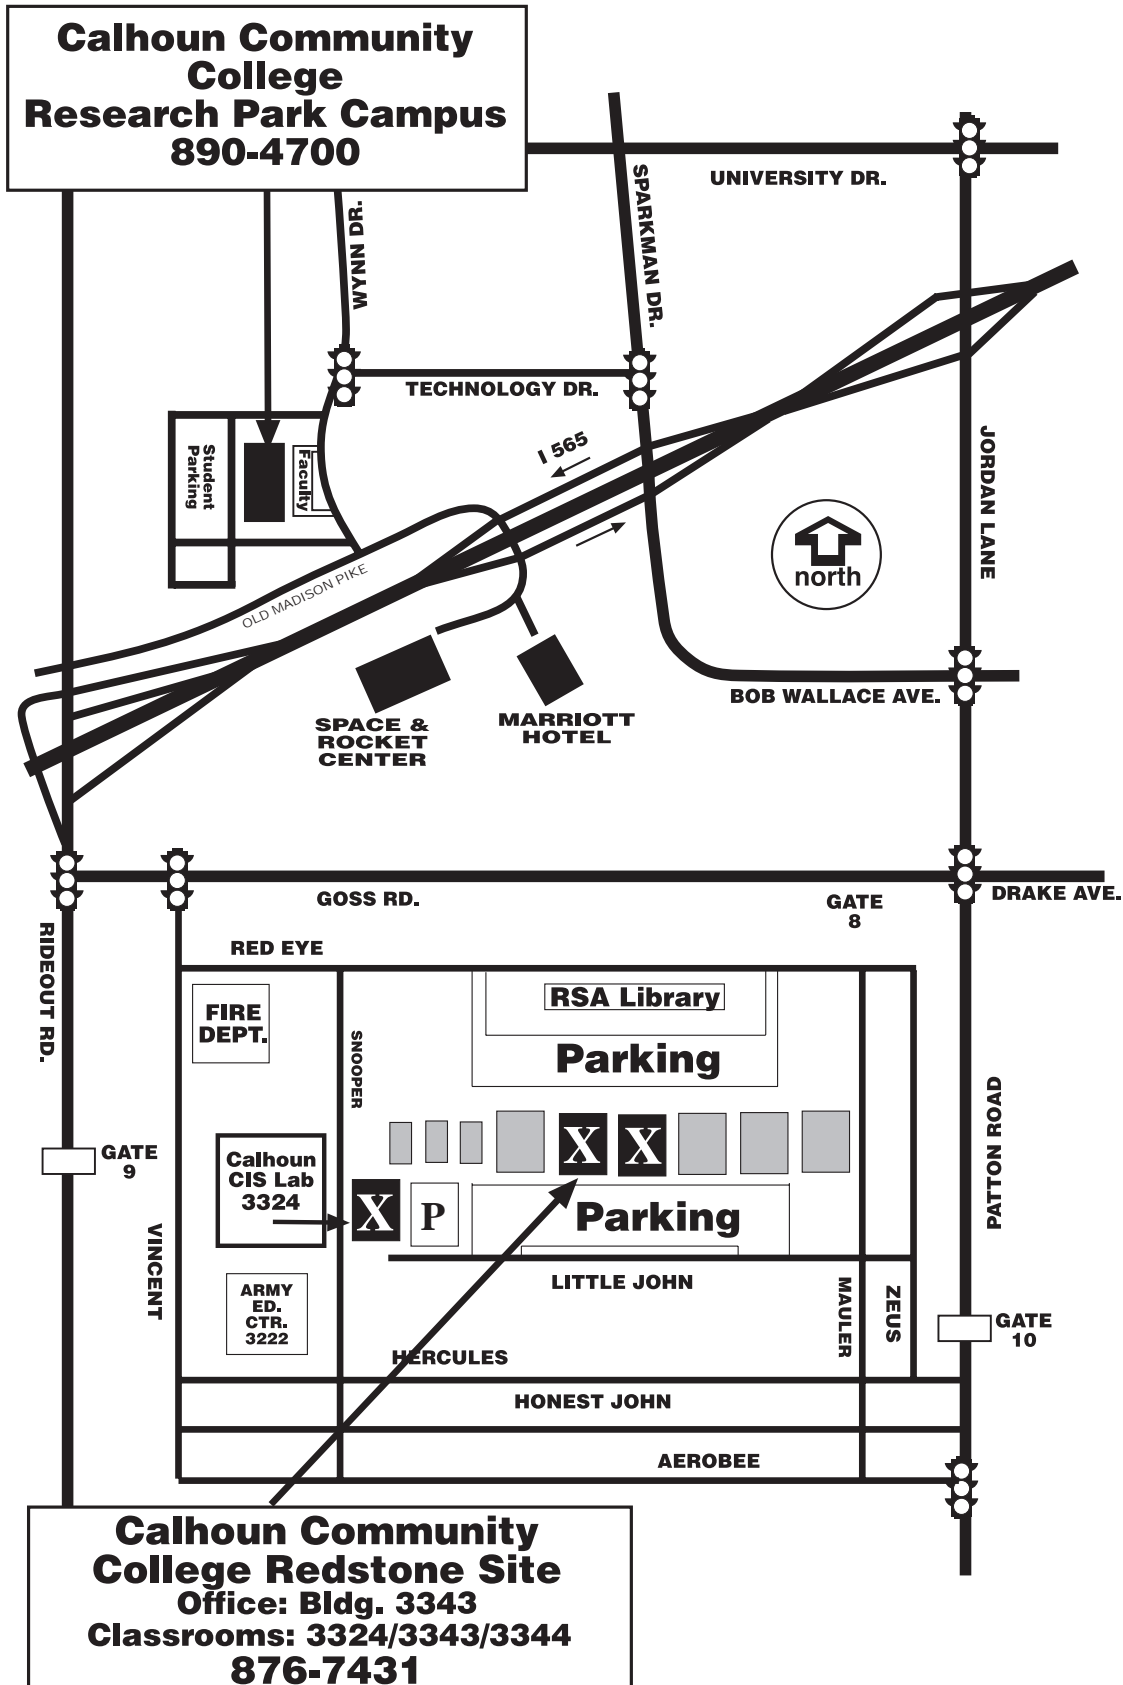

DECATUR CAMPUS MAP

Decatur Campus Map

1. Fine Arts Building
 - Fine Art Classes
 - Business and Industry Training
2. Tennis Courts
3. Handball Courts
4. Softball Courts
5. Golf Course
6. Baseball Fields
7. Kelley Gym
 - Physical Education Classes
8. Shelton Health Building
 - Nursing
 - EMT
 - Dental Assisting
9. Brewer Library/Media Center
10. Rice Science Building
 - Chemistry
 - Astronomy
 - Physics
 - Biology
 - Mail Center
 - Printing Services

11. Wallace Administration Building
 - Admissions
 - Financial Aid
 - Human Resources
 - JTPA/TRA
 - Business Office
 - President
12. Chasteen Student Center
 - Orientation
 - Career Services
 - Counseling Services
13. Harris Hall
 - 1st Floor - English/Speech
 - 2nd Floor - Social Sciences
 - 3rd Floor - Math
14. F. O. Smith
 - Bookstore
15. Athletic Housing
16. Tennessee Valley Rehabilitation Center
17. Child Development Center
 - Day Care
18. Business Center
 - Accounting
 - Economics
 - Business Classes
 - Computer

19. Noble Russell Hall
 - Barbering
 - Cosmetology
 - Computer
 - Co-op Office
20. Machine Tool Technology
21. Industrial Technology Center
22. Alabama Industrial Development Training Center
23. CRC and Cabinetmaking
24. Advanced Manufacturing Process Lab
25. Advanced Manufacturing Process Lab
26. Assessment Center for Business and Industry
27. Maintenance/Receiving
28. Foundation House
29. Campus Police/Security
 - Information
 - Parking Decals
 - Security Issues
30. Aerospace Technology Center

HUNTSVILLE CAMPUS MAP