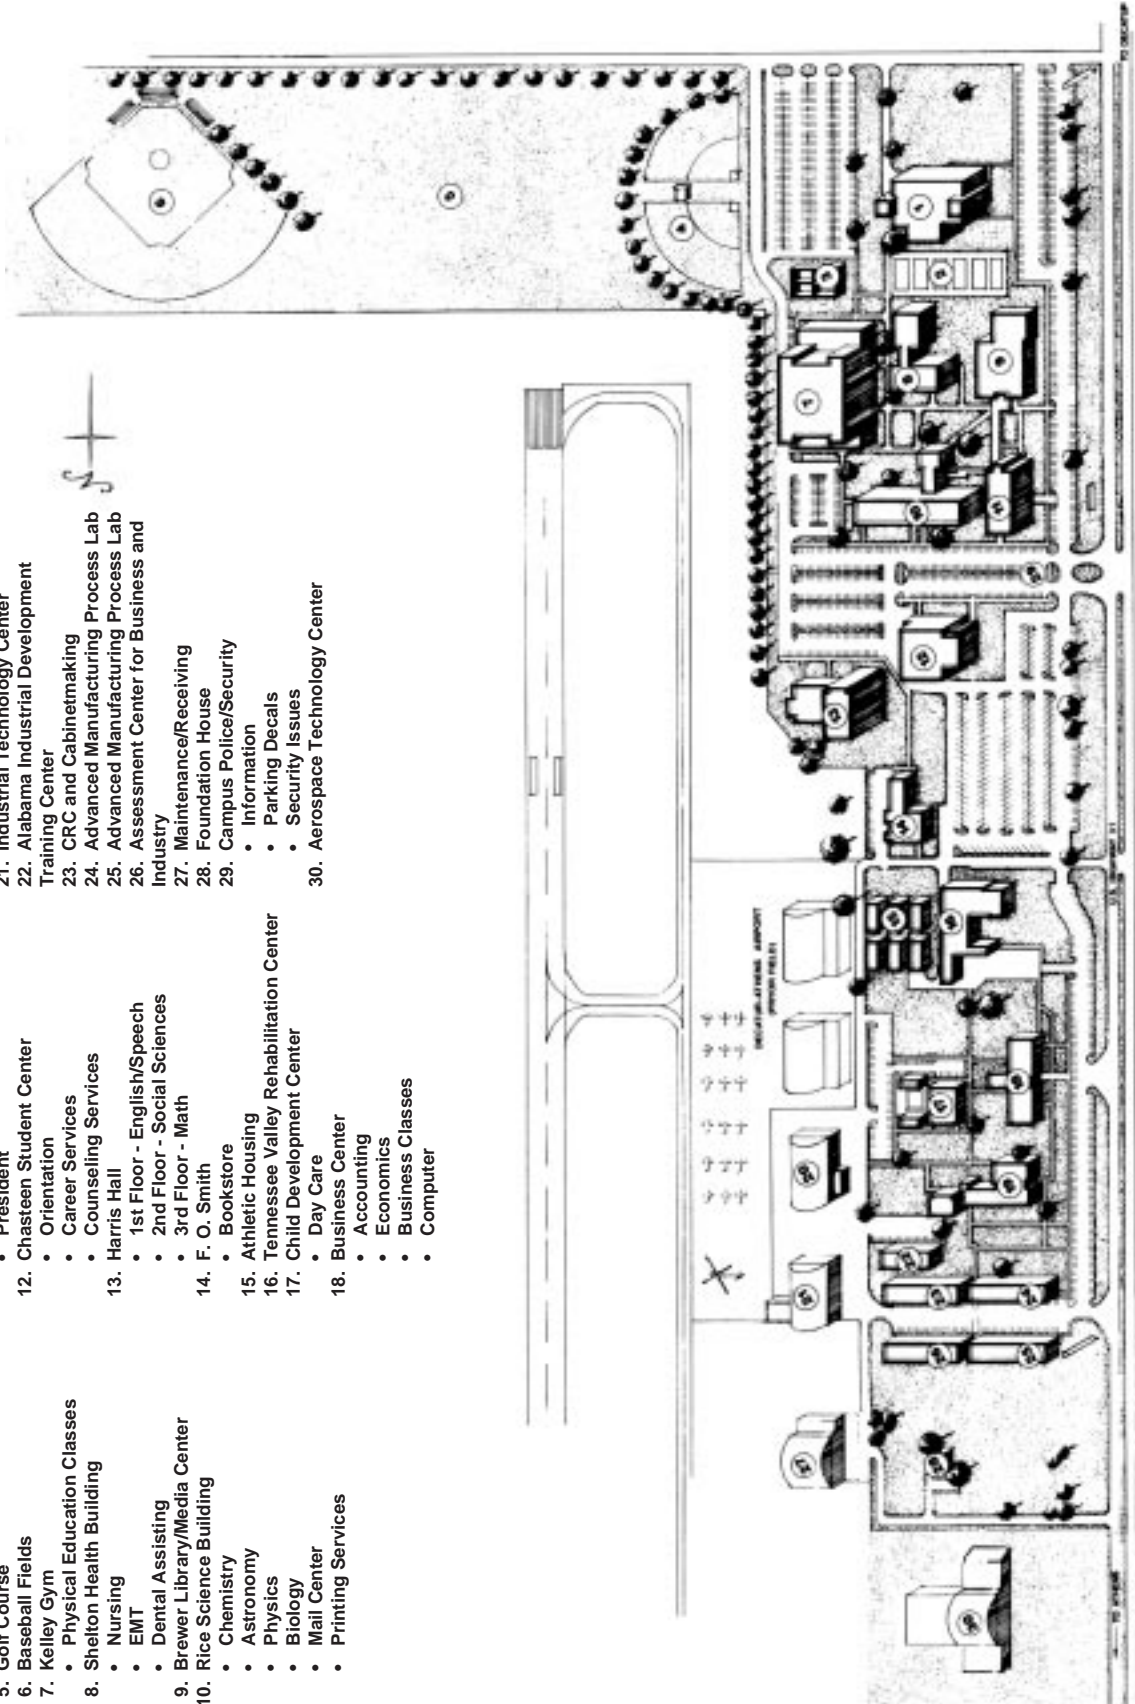

DECATUR CAMPUS MAP

Decatur Campus Map

1. Fine Arts Building
 - Fine Art Classes
 - Business and Industry Training
2. Tennis Courts
3. Handball Courts
4. Softball Courts
5. Golf Course
6. Baseball Fields
7. Kelley Gym
 - Physical Education Classes
8. Shelton Health Building
 - Nursing
 - EMT
 - Dental Assisting
9. Brewer Library/Media Center
10. Rice Science Building
 - Chemistry
 - Astronomy
 - Physics
 - Biology
 - Mail Center
 - Printing Services

11. Wallace Administration Building
 - Admissions
 - Financial Aid
 - Human Resources
 - JTPA/TRA
 - Business Office
 - President
12. Chasteen Student Center
 - Orientation
 - Career Services
 - Counseling Services
13. Harris Hall
 - 1st Floor - English/Speech
 - 2nd Floor - Social Sciences
 - 3rd Floor - Math
14. F. O. Smith
 - Bookstore
15. Athletic Housing
16. Tennessee Valley Rehabilitation Center
17. Child Development Center
 - Day Care
18. Business Center
 - Accounting
 - Economics
 - Business Classes
 - Computer

19. Noble Russell Hall
 - Barbering
 - Cosmetology
 - Computer
 - Co-op Office
20. Machine Tool Technology
21. Industrial Technology Center
22. Alabama Industrial Development Training Center
23. CRC and Cabinetmaking
24. Advanced Manufacturing Process Lab
25. Advanced Manufacturing Process Lab
26. Assessment Center for Business and Industry
27. Maintenance/Receiving
28. Foundation House
29. Campus Police/Security
 - Information
 - Parking Decals
 - Security Issues
30. Aerospace Technology Center