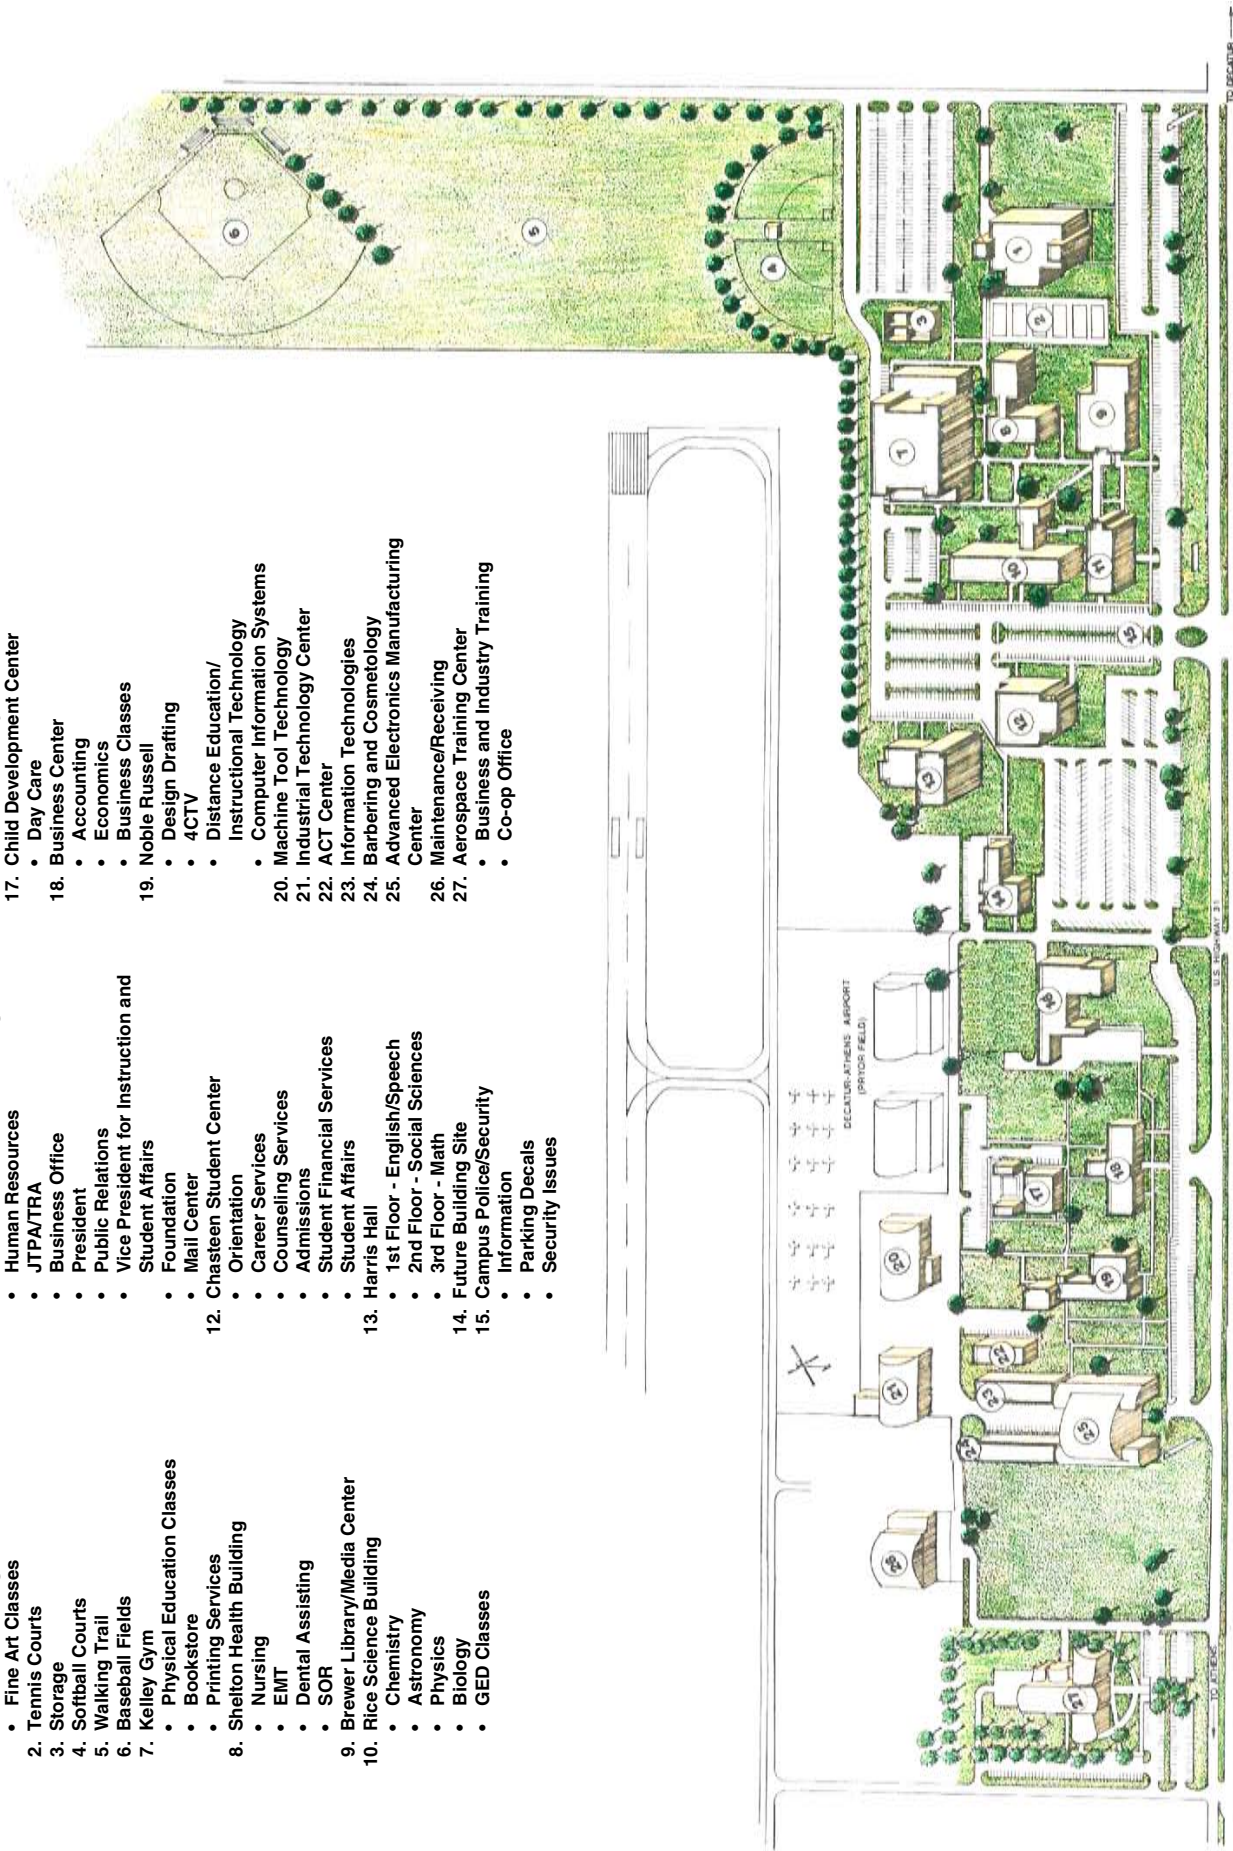

DECATUR CAMPUS MAP

- 1. Fine Arts Building
 - Fine Art Classes
- 2. Tennis Courts
- 3. Storage
- 4. Softball Courts
- 5. Walking Trail
- 6. Baseball Fields
- 7. Kelley Gym
 - Physical Education Classes
 - Bookstore
 - Printing Services
- 8. Shelton Health Building
 - Nursing
 - EMT
 - Dental Assisting
 - SOR
- 9. Brewer Library/Media Center
- 10. Rice Science Building
 - Chemistry
 - Astronomy
 - Physics
 - Biology
 - GED Classes
- 11. Wallace Administration Building
 - Human Resources
 - JTPA/TRA
 - Business Office
 - President
 - Public Relations
 - Vice President for Instruction and Student Affairs
 - Foundation
 - Mail Center
- 12. Chasteen Student Center
 - Orientation
 - Career Services
 - Counseling Services
 - Admissions
 - Student Financial Services
 - Student Affairs
- 13. Harris Hall
 - 1st Floor - English/Speech
 - 2nd Floor - Social Sciences
 - 3rd Floor - Math
- 14. Future Building Site
- 15. Campus Police/Security
 - Information
 - Parking Decals
 - Security Issues
- 16. Tennessee Valley Rehabilitation Center
- 17. Child Development Center
 - Day Care
- 18. Business Center
 - Accounting
 - Economics
 - Business Classes
- 19. Noble Russell
 - Design Drafting
 - 4CTV
 - Distance Education/ Instructional Technology
 - Computer Information Systems
- 20. Machine Tool Technology
- 21. Industrial Technology Center
- 22. ACT Center
- 23. Information Technologies
- 24. Barbering and Cosmetology
- 25. Advanced Electronics Manufacturing Center
- 26. Maintenance/Receiving
- 27. Aerospace Training Center
 - Business and Industry Training
 - Co-op Office

HUNTSVILLE/RESEARCH PARK CAMPUS AND REDSTONE ARSENAL SITE MAPS