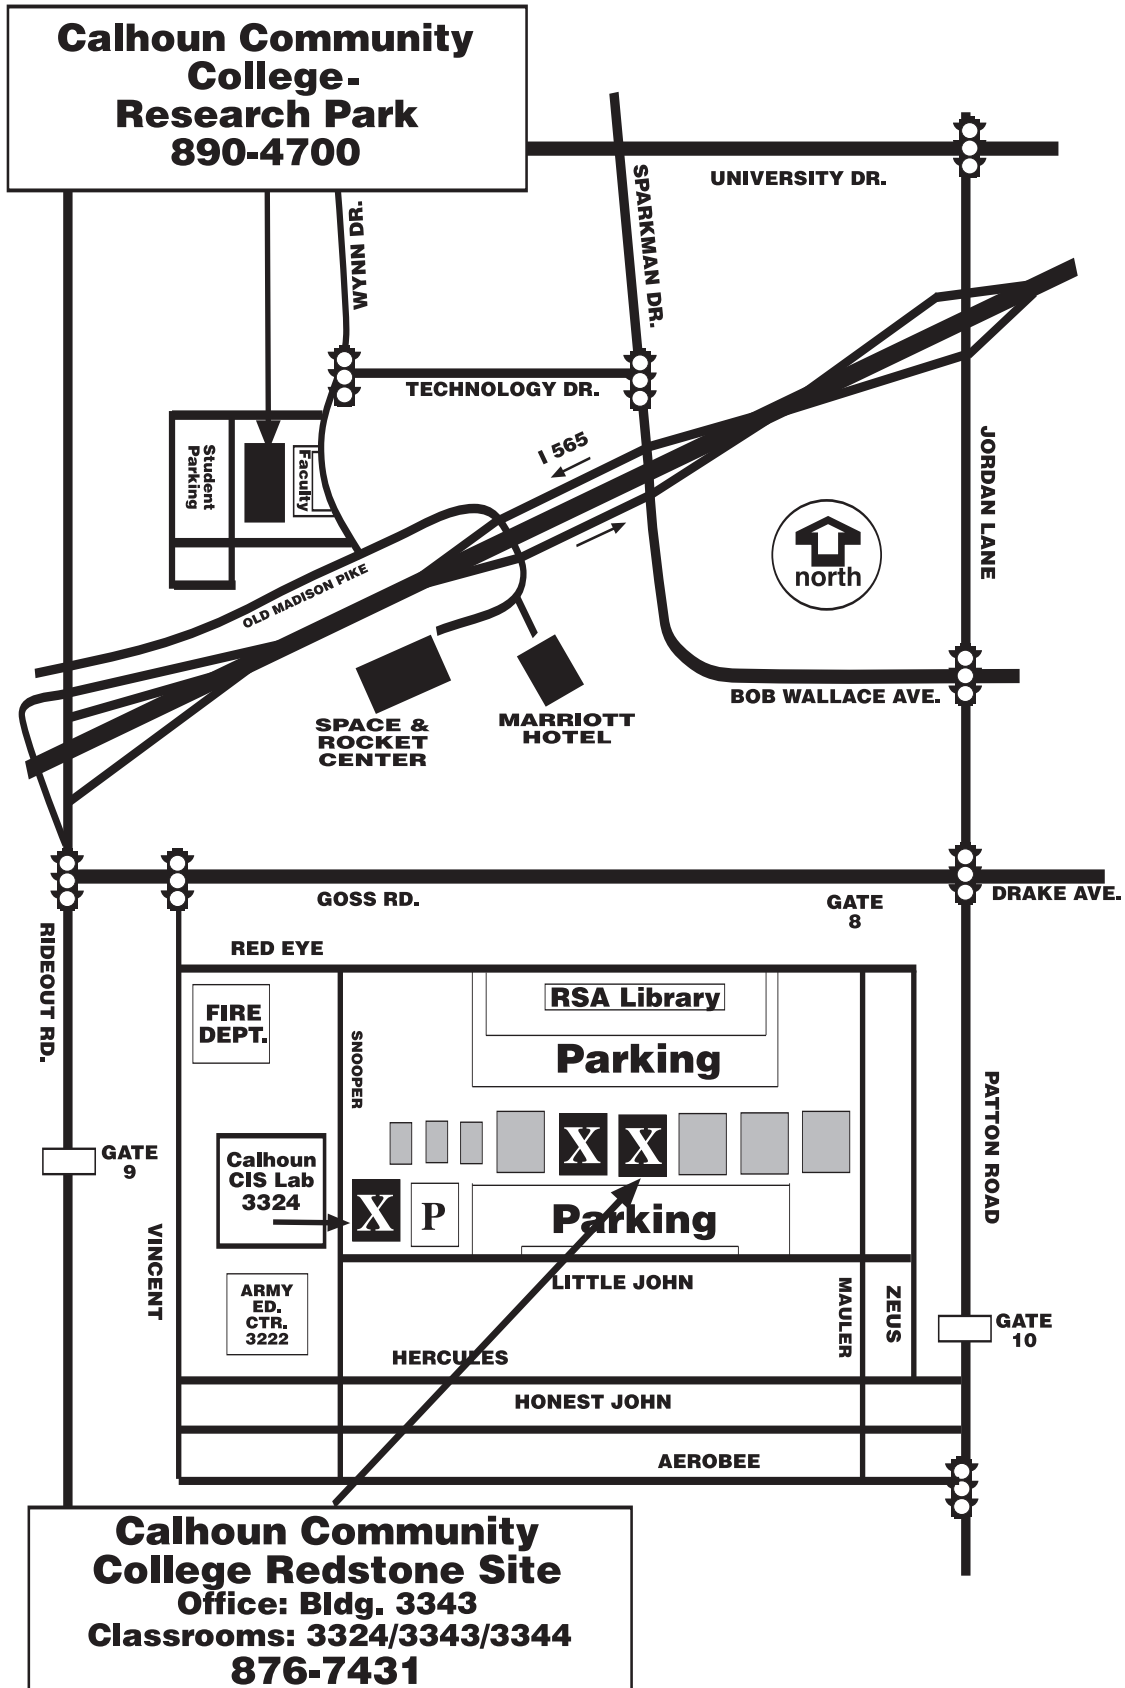

DECATUR CAMPUS MAP

- 1. Fine Arts Building
 - Fine Art Classes
- 2. Tennis Courts
- 3. Storage
- 4. Softball Courts
- 5. Walking Trail
- 6. Baseball Fields
- 7. Kelley Gym
 - Physical Education Classes
 - Bookstore
 - Printing Services
- 8. Shelton Health Building
 - Nursing
 - EMT
 - Dental Assisting
 - SOR
- 9. Brewer Library/Media Center
- 10. Rice Science Building
 - Chemistry
 - Astronomy
 - Physics
 - Biology
 - GED Classes
- 11. Wallace Administration Building
 - Human Resources
 - JTPA/TRA
 - Business Office
 - President
 - Public Relations
 - Vice President for Instruction and Student Affairs
 - Foundation
 - Mail Center
- 12. Chasteen Student Center
 - Orientation
 - Career Services
 - Counseling Services
 - Admissions
 - Student Financial Services
 - Student Affairs
- 13. Harris Hall
 - 1st Floor - English/Speech
 - 2nd Floor - Social Sciences
 - 3rd Floor - Math
- 14. Future Building Site
- 15. Campus Police/Security
 - Information
 - Parking Decals
 - Security Issues
- 16. Tennessee Valley Rehabilitation Center
- 17. Child Development Center
 - Day Care
- 18. Business Center
 - Accounting
 - Economics
 - Business Classes
- 19. Noble Russell
 - Design Drafting
 - 4CTV
 - Distance Education/ Instructional Technology
 - Computer Information Systems
- 20. Machine Tool Technology
- 21. Industrial Technology Center
- 22. ACT Center
- 23. Information Technologies
- 24. Barbering and Cosmetology
- 25. Advanced Electronics Manufacturing Center
- 26. Maintenance/Receiving
- 27. Aerospace Training Center
 - Business and Industry Training
 - Co-op Office

HUNTSVILLE/RESEARCH PARK CAMPUS AND REDSTONE ARSENAL SITE MAPS